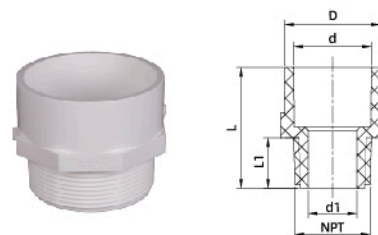

ITEM NO:USII4T01

STRAIGHT TEE

Nom Size	D	d	L	L1	H
1/2"	26.5	21.5	56.5	16.5	41.5
3/4"	32.2	26.9	66	18.5	49.1
1"	39.6	33.7	78.8	21	59.2
1-1/4"	49.1	42.5	91.7	23	70.4
1-1/2"	55.8	48.6	106.4	27	81.1
2"	67.8	60.6	120.6	28.5	94.2

ITEM NO:USII4003

COUPLING

Nom Size	D	d	L	L1
1/2"	26.5	21.5	34.5	16.5
3/4"	32.2	26.9	38.5	18.5
1"	39.6	33.7	44	21
1-1/4"	49.1	42.5	48.5	23
1-1/2"	55.8	48.6	56.5	27
2"	67.8	60.6	59.5	28.5

ITEM NO:USII4011

FEMALE ADAPTOR

Nom Size	D	d	L	L1	D1	NPT
1/2"	26.5	21.5	33	15	28.7	1/2"
3/4"	32.2	26.9	36	16	34.9	3/4"
1"	39.6	33.7	42.5	19.5	42.9	1"
1-1/4"	49.1	42.5	46.5	21	53.2	1-1/4"
1-1/2"	55.8	48.6	51.5	22	60.4	1-1/2"
2"	67.8	60.6	55	24	73.4	2"

ITEM NO:USII4012

MALE ADAPTOR

Nom Size	D	d	L	L1	D1	NPT
1/2"	26.5	21.5	33.5	14	13.5	1/2"
3/4"	32.2	26.9	36.6	15	18	3/4"
1"	39.6	33.7	43.4	19	23	1"
1-1/4"	49.1	42.5	47.2	20	32.4	1-1/4"
1-1/2"	55.8	48.6	52.2	21	38	1-1/2"
2"	67.8	60.6	56.1	23	49.4	2"